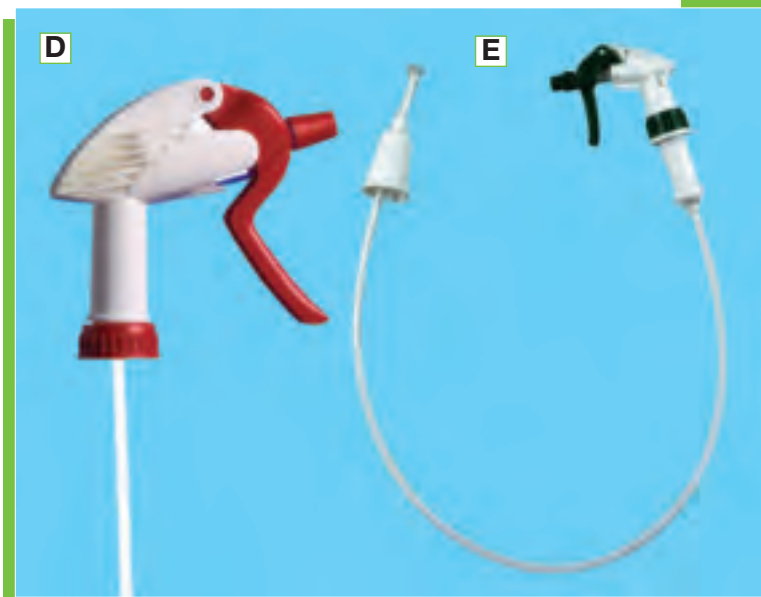

B Smazer™ Valu Plus General Purpose Trigger Sprayers

- Quality sprayer for general purpose applications
- Comfortable ergonomic design
- Textured grip
- Fits 28 mm - 400 thread finish

6800WW	White/White	8"	250/cs.	22.5 lb
6900WW	White/White	10"	250/cs.	22.5 lb

C Super Smazer™ High Output Trigger Sprayer

- Most powerful trigger sprayer in the industry; releases 3.8 mL per stroke
- No leak re-shipper
- Comfortable ergonomic grip
- Use in auto detailing, pest control and heavy-duty applications
- Fits 28 mm - 400 thread finish

6125RW	Red/White	10"	50/cs.	7 lb

High Output Trigger Sprayers

D Jumbo High Output Trigger Sprayer

- Over 3 times normal output per stroke, 3.3 mL
- Self-venting to prevent bottle collapsing
- Remains primed between uses, no leaks
- Oversized trigger for 3 finger activation, prevents hand fatigue
- Fits 28 mm - 400 thread finish

3333BW	Blue/White	9 1/4"	100/cs.	20 lb
3333RW	Red/White	9 1/4"	100/cs.	20 lb

Reach Sprayer

E Reach House & Garden Sprayer

1. Reach Sprayer with universal bung adapter and 36" tube

4900HG	Green/White	36"	100/cs.	20 lb

LEGEND

Tube Lengths:

- 7 1/4" fits 16 oz. bottle
- 7 1/4" - 7 1/2" fits 22 oz. Colossal bottle
- 8" - 8 1/8" fits 24 oz. bottle
- 9 1/4" - 9 7/8" fits 32 oz. bottle